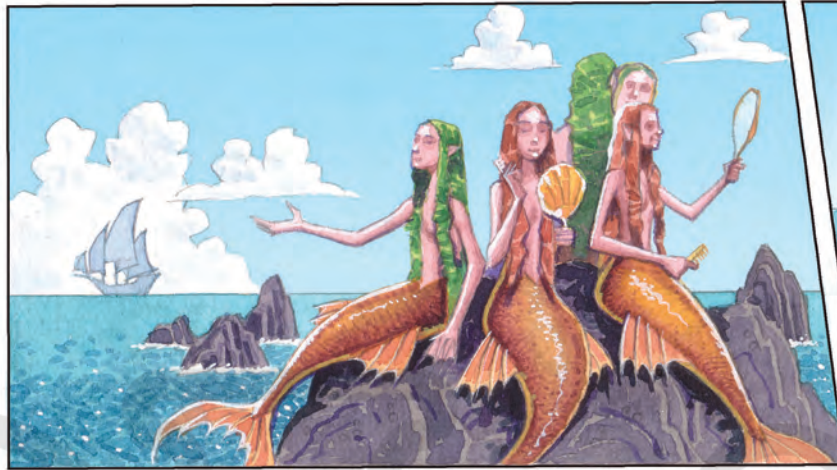

STORI'R BRENIN ARTHUR

SIÂN LEWIS

DARLUNIAU GAN
GRAHAM HOWELLS

Tales of KING ARTHUR

TEN LEGENDARY STORIES OF THE KNIGHTS OF THE ROUND TABLE

RETOLD BY DANIEL RANDALL AND RONNE RANDALL
ILLUSTRATED BY GRAHAM HOWELLS

DANGER ISLAND

Nick Denchfield

Graham Howells

A PERILOUS POP-UP WORLD

SURVIVAL PACK

MISSION CARD

JOIN IN THE ACTION
WITH LOTS TO
MAKE + DO

CLUE BOOK

Illustration of a Tyrannosaurus Rex, showing its characteristic green and yellow striped pattern, sharp teeth, and large head. The dinosaur is standing on a light-colored ground, casting a shadow. A large, faint watermark of the word "DINO" is visible in the background.