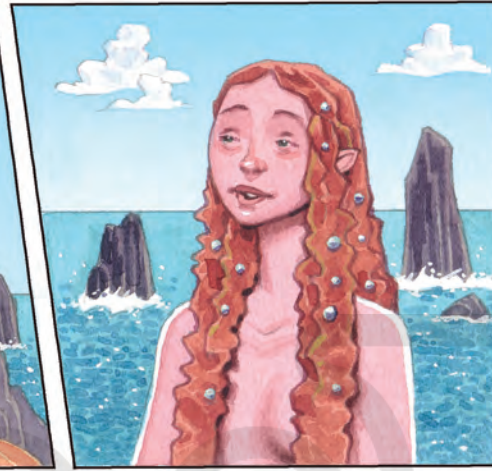

STORI'R BRENIN ARTHUR

SIÂN LEWIS

DARLUNIAU GAN
GRAHAM HOWELLS

Tales of KING ARTHUR

TEN LEGENDARY STORIES OF THE KNIGHTS OF THE ROUND TABLE

RETOLD BY DANIEL RANDALL AND RONNE RANDALL
ILLUSTRATED BY GRAHAM HOWELLS

DANGER ISLAND

Nick Denchfield

Graham Howells

A PERILOUS POP-UP WORLD

SURVIVAL PACK

MISSION CARD

JOIN IN THE ACTION
WITH LOTS TO
MAKE + DO

CLUE BOOK

Illustration of a Tyrannosaurus Rex, showing its characteristic green and yellow striped pattern, sharp teeth, and large head. The dinosaur is standing on a light-colored ground, casting a shadow. A large, faint watermark of the word "DINO" is visible in the background.