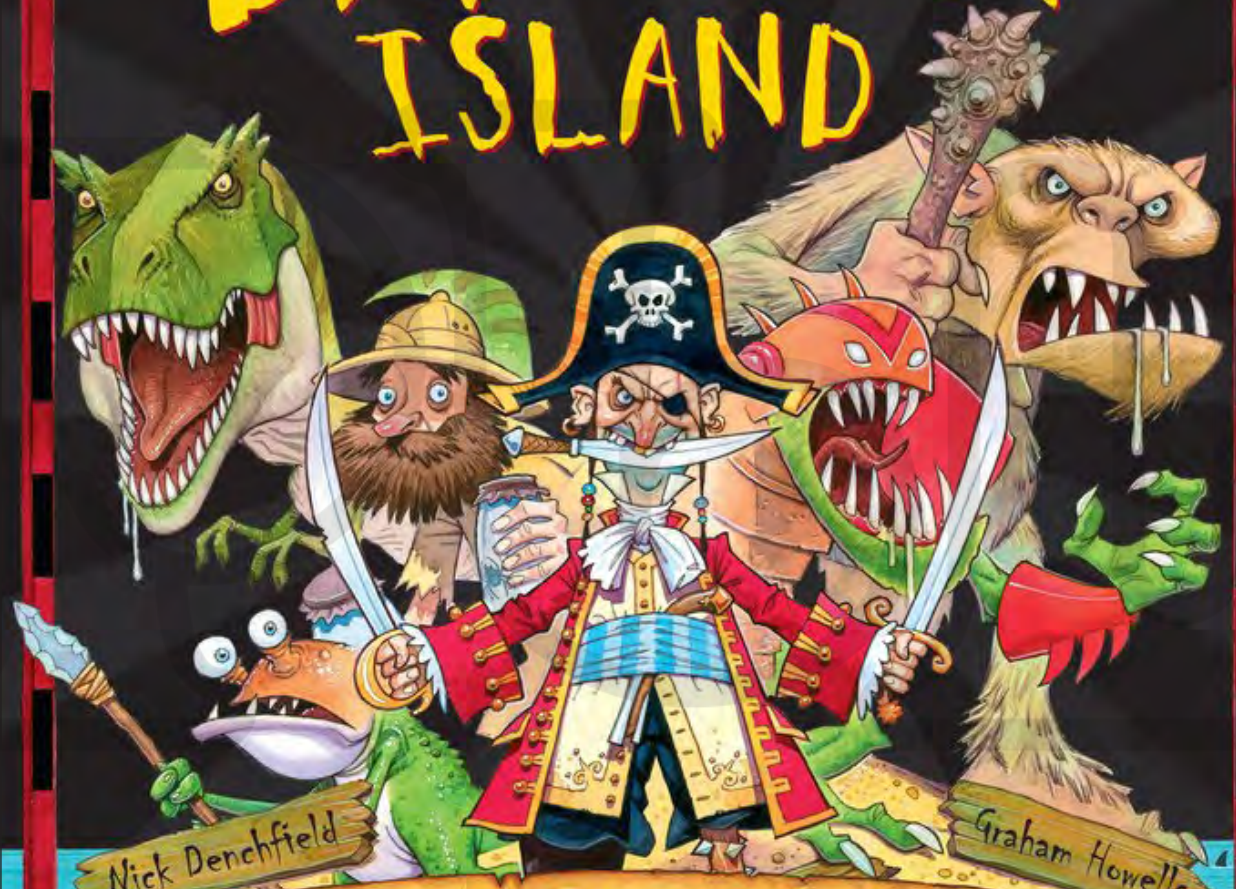

STORI'R BRENIN ARTHUR

SIÂN LEWIS

DARLUNIAU GAN
GRAHAM HOWELLS

Tales of KING ARTHUR

TEN LEGENDARY STORIES OF THE KNIGHTS OF THE ROUND TABLE

RETOLD BY DANIEL RANDALL AND RONNE RANDALL
ILLUSTRATED BY GRAHAM HOWELLS

DANGER ISLAND

Nick Denchfield

Graham Howells

A PERILOUS POP-UP WORLD

SURVIVAL PACK

MISSION CARD

JOIN IN THE ACTION
WITH LOTS TO
MAKE + DO

CLUE BOOK

Illustration of a Tyrannosaurus Rex, showing its characteristic green and yellow striped pattern, sharp teeth, and large head. The dinosaur is standing on a light-colored ground, casting a shadow. A large, faint watermark of the word "DINO" is visible in the background.